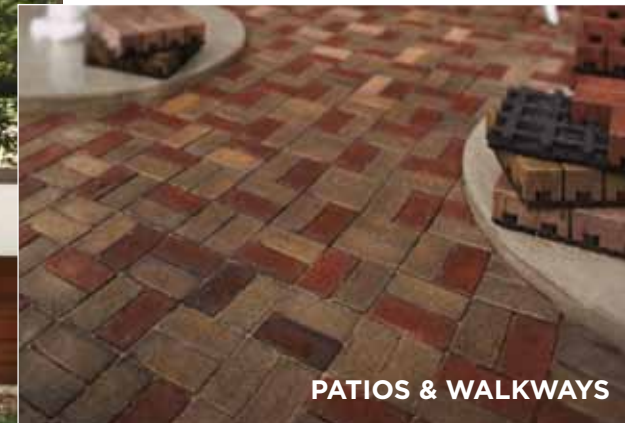

Combining recycled materials with cutting edge technology, AZEK Pavers are raising the bar on what's under your feet. And that's a very good thing.

Made from up to 95% RECYCLED MATERIAL

Looks great and helps projects earn LEED® certification easier than any other pavement. What's not to love?

PAVERS, RE-INVENTED

Select stain-, scratch- and impact-resistant AZEK Pavers for your next patio, walkway or driveway and you'll quickly see why AZEK Pavers are superior to traditional concrete pavers.