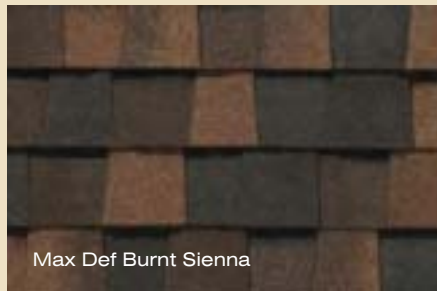

LANDMARK™ PRO color palette

max def colors - Look deeper. With Max Def, a new dimension is added to shingles with a richer mixture of surface granules. You get a brighter, more vibrant, more dramatic appearance and depth of color. And the natural beauty of your roof shines through.