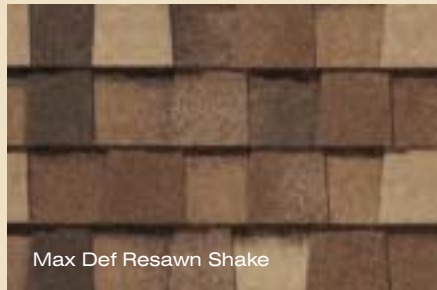

LANDMARK™ PRO color palette

max def colors - Look deeper. With Max Def, a new dimension is added to shingles with a richer mixture of surface granules. You get a brighter, more vibrant, more dramatic appearance and depth of color. And the natural beauty of your roof shines through.