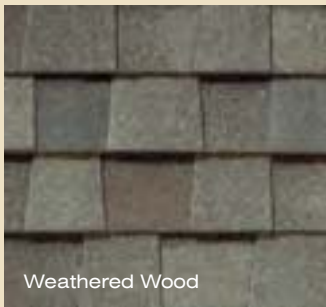

LANDMARK™ color palette