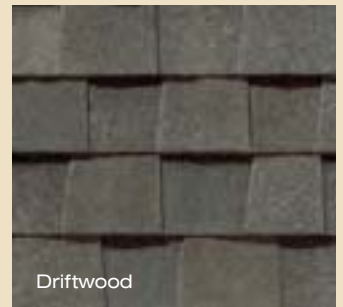

LANDMARK™ color palette