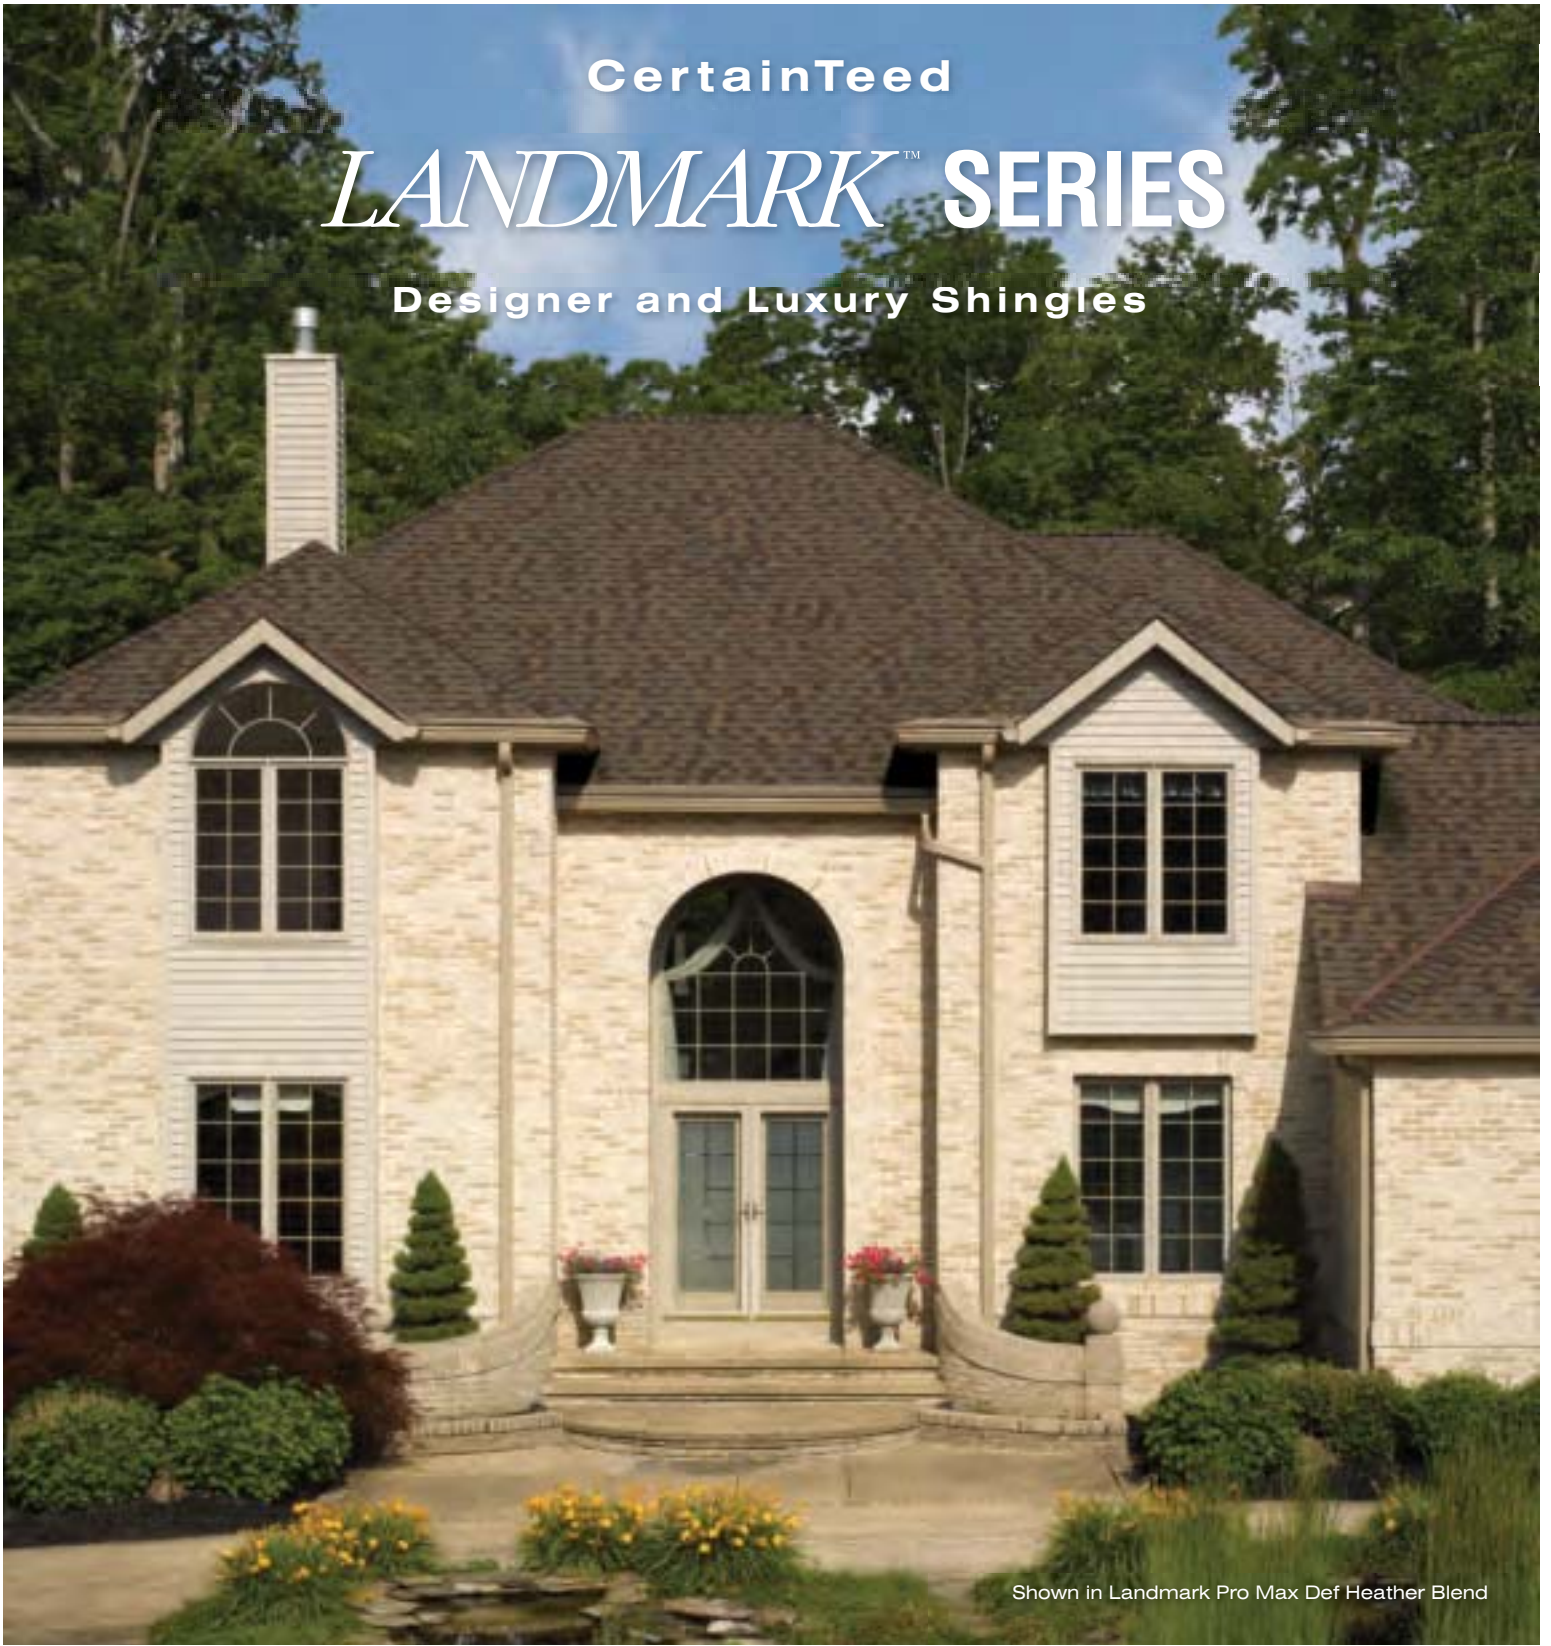

CertainTeed

LANDMARK™ SERIES

Designer and Luxury Shingles

Shown in Landmark Pro Max Def Heather Blend

CertainTeed
SAINT-GOBAIN

SO MUCH DEPENDS ON YOUR ROOF.

What's your roof protecting? Your family. Your possessions. The integrity of your house. All under one roof. All protected by the same investment.

When you choose Landmark™ Series Shingles, you make the decision that assures the beauty, durability and security of your home for generations.

Landmark Series takes roofing to a higher level. It's engineered to outperform ordinary roofing in every category, keeping you comfortable, your home protected, and your peace-of-mind intact for years to come with a transferable warranty that's a leader in the industry.