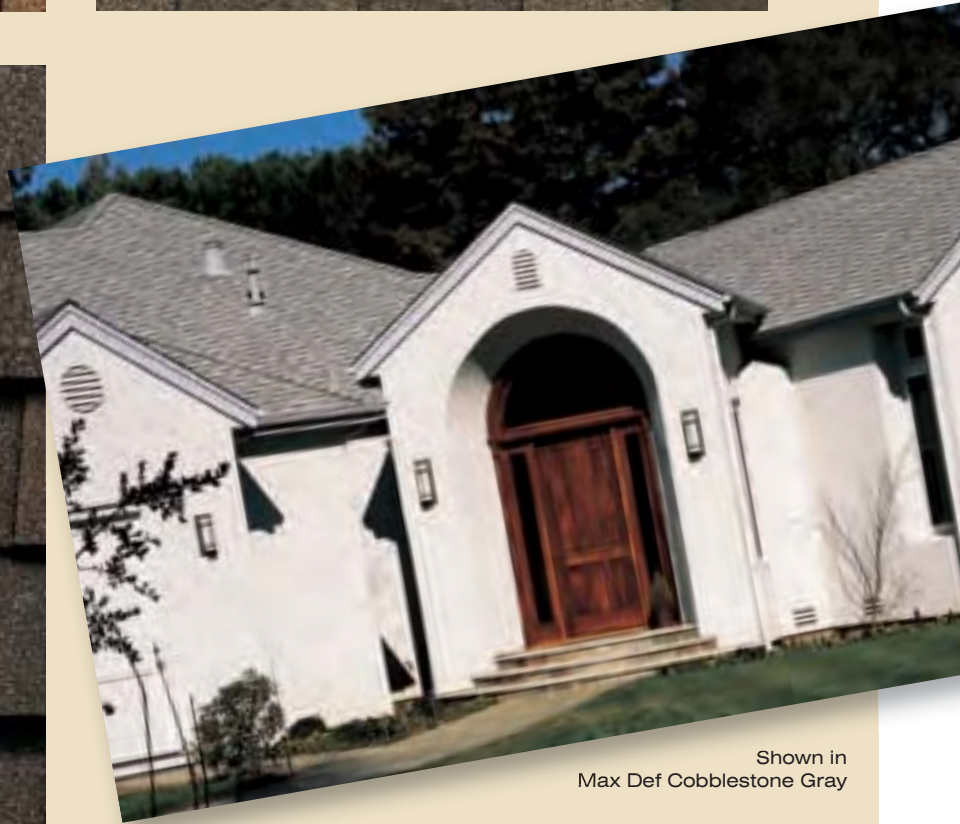

LANDMARK™ TL gallery

Max Def Cobblestone Gray

Max Def Sunrise Cedar

Max Def Colonial Slate

Max Def Old Overton

Max Def Resawn Shake

Max Def Weathered Wood

Max Def Cumberland

Shown in
Max Def Weathered Wood

LANDMARK™ PRO specifications

- Two-piece laminated fiber glass-based construction
- Classic shades and dimensional appearance of natural wood or slate
- 250 lbs. per square