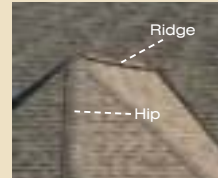

easy selection

What's behind our #1 rating?

Builders and remodelers across America know certain things to be true of CertainTeed. For starters, we've been in the roofing business for over 100 years. We have thousands of satisfied homeowners. The process of building that satisfaction begins the moment you turn to us.

CertainTeed offers you the broadest range of color and style choices. But you'll see it's not style over substance. You'll get a roof that's made from the highest quality materials and backed by a strong warranty program. It's our promise to you: quality made certain, satisfaction guaranteed.

Add a little accent to your roof.

For a finishing touch to cap hips and ridges, CertainTeed offers Cedar Crest—available in colors to coordinate with your Landmark shingles. CertainTeed also offers Shadow Ridge, a low-profile design for capping hip and ridges. CertainTeed Swiftstart is recommended to be used as the starter course.

#1 rating

long-term protection

Reaching for the ENERGY STARS.

As a 2012 ENERGY STAR Sustained Excellence

recipient for Energy Management, we are proud of our commitment to designing high quality, sustainable roofing products.

Color Companion Products™

With CertainTeed Flintlastic® SA, you can coordinate flat roof areas like carports, canopies and porches with your main roof. Flintlastic SA is a self-adhering low slope roofing product available in eight colors that match some of the most popular CertainTeed shingles. Ask your contractor for more information.

Landmark™ Series available in areas shown