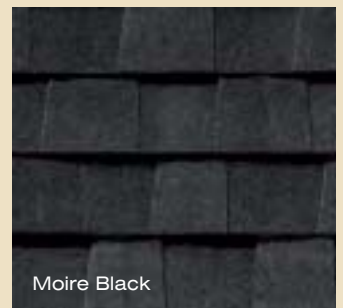

LANDMARK™ PRO gallery

Max Def Colonial Slate

Max Def Weathered Wood

Max Def Driftwood

Shown in
Max Def Weathered Wood

**Color your home...virtually.
Log on to www.certainteed.com/colorview**

LANDMARK™ PRO gallery

Max Def Burnt Sienna

Max Def Hunter Green

Max Def Pewter

Max Def Charcoal Black

Max Def Heather Blend

Max Def Moire Black

Shown in
Max Def Moire Black

**Color your home...virtually.
Log on to www.certainteed.com/colorview**

LANDMARK™ color palette

“Best Buy”

As ranked by a leading
Consumer Magazine.

Shown in Moire Black

LANDMARK[™] specifications

- Two-piece laminated fiber glass-based construction
- Classic shades and dimensional appearance of natural wood or slate
- 240 lbs. per square