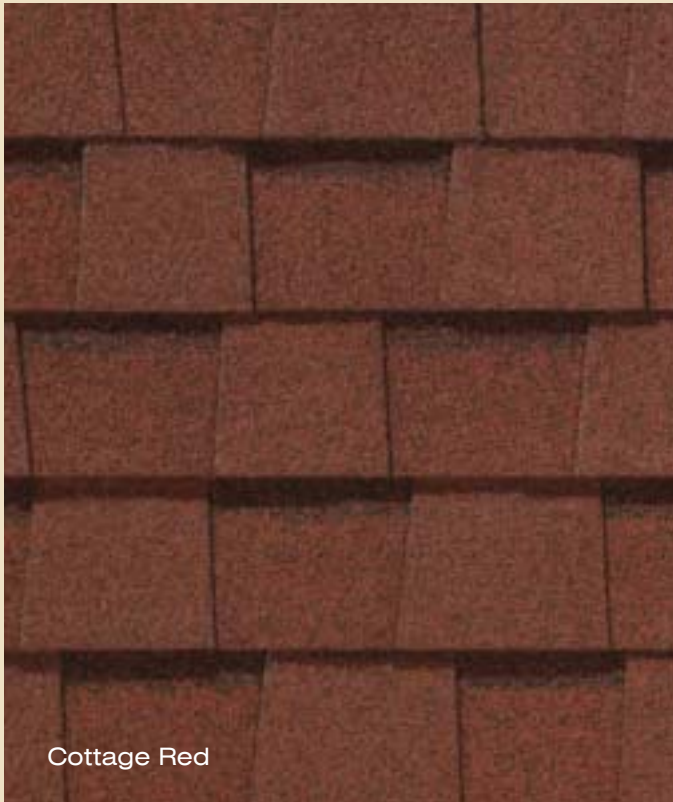

Cottage Red