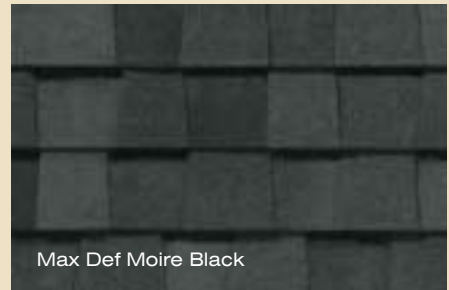

LANDMARK™ PRO color palette

max def colors - Look deeper. With Max Def, a new dimension is added to shingles with a richer mixture of surface granules. You get a brighter, more vibrant, more dramatic appearance and depth of color. And the natural beauty of your roof shines through.