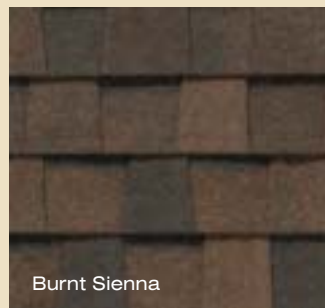

LANDMARK™ color palette