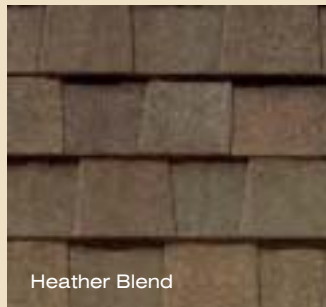

LANDMARK™ color palette