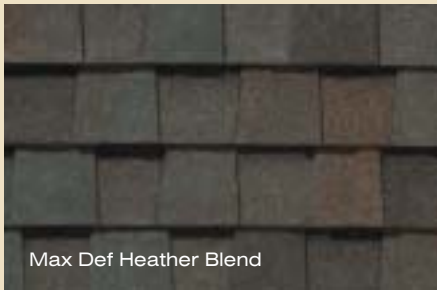

LANDMARK™ PRO color palette

max def colors - Look deeper. With Max Def, a new dimension is added to shingles with a richer mixture of surface granules. You get a brighter, more vibrant, more dramatic appearance and depth of color. And the natural beauty of your roof shines through.