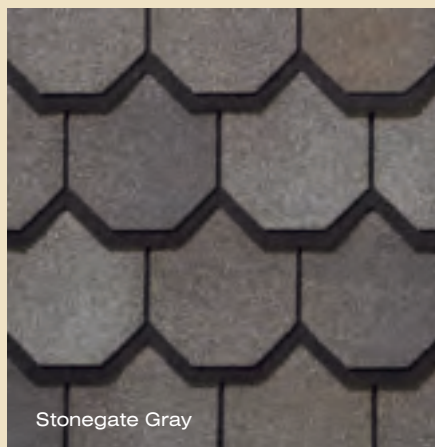

CARRIAGE HOUSE™

color palette