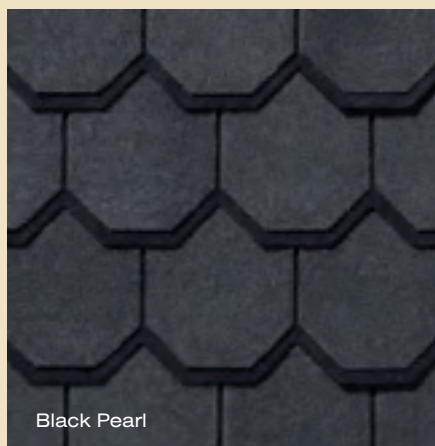

CARRIAGE HOUSE™

color palette