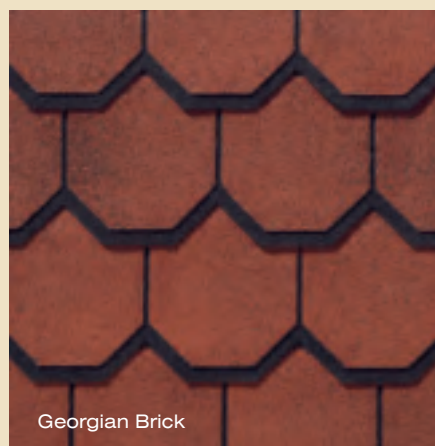

CARRIAGE HOUSE™

color palette