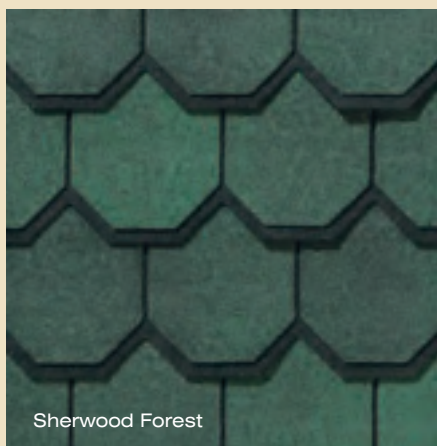

CARRIAGE HOUSE™

color palette