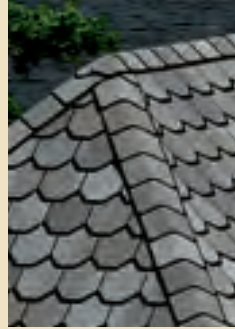

easy selection

What's behind our #1 rating?

Builders and remodelers across America know certain things to be true of CertainTeed. For starters, we've been in the roofing business for over 100 years, we have thousands of satisfied homeowners. The process of building that satisfaction begins the moment you turn to us.

CertainTeed offers you the broadest range of color and style choices. But you'll see it's not style over substance. You'll get a roof that's made from the highest quality materials and backed by a strong warranty program. It's our promise to you: quality made certain, satisfaction guaranteed.

Add a little accent to your roof.

For a stylish finishing touch to cap hips and ridges, use Shangle Ridge™ accessory—available in colors to match your Carriage House shingles.

#1 rating