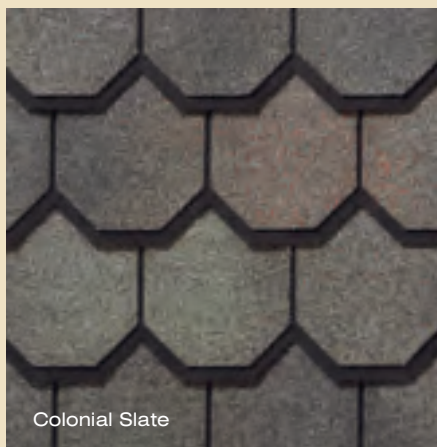

CARRIAGE HOUSE™

color palette