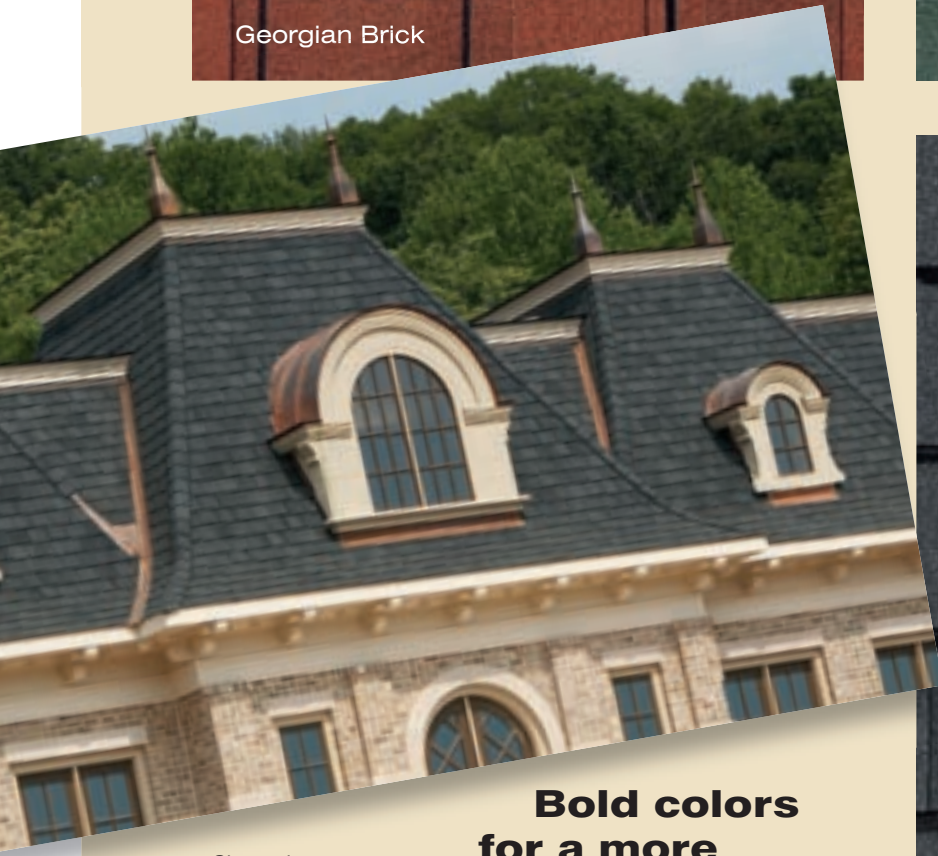

See actual warranty for specific details and limitations.

GRANDMANOR™ color palette

GRANDMANOR™ gallery

**Light, inviting earthtones
for a subtle look**

Colonial Slate

Stonegate Gray

Brownstone

Shown in
Stonegate Gray

**Color your home...virtually.
Log on to www.certainteed.com/colorview**

GRANDMANOR™ gallery

Georgian Brick

Sherwood Forest

Shown in
Black Pearl

**Bold colors
for a more
dramatic appeal**

Black Pearl

**Color your home...virtually.
Log on to www.certainteed.com/colorview**