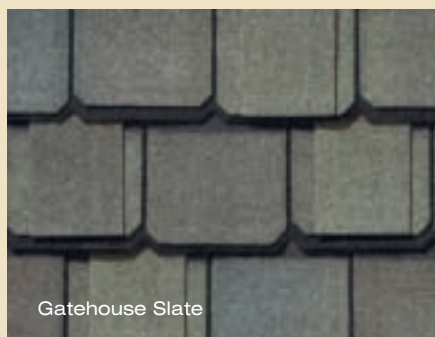

GRANDMANOR™ color palette