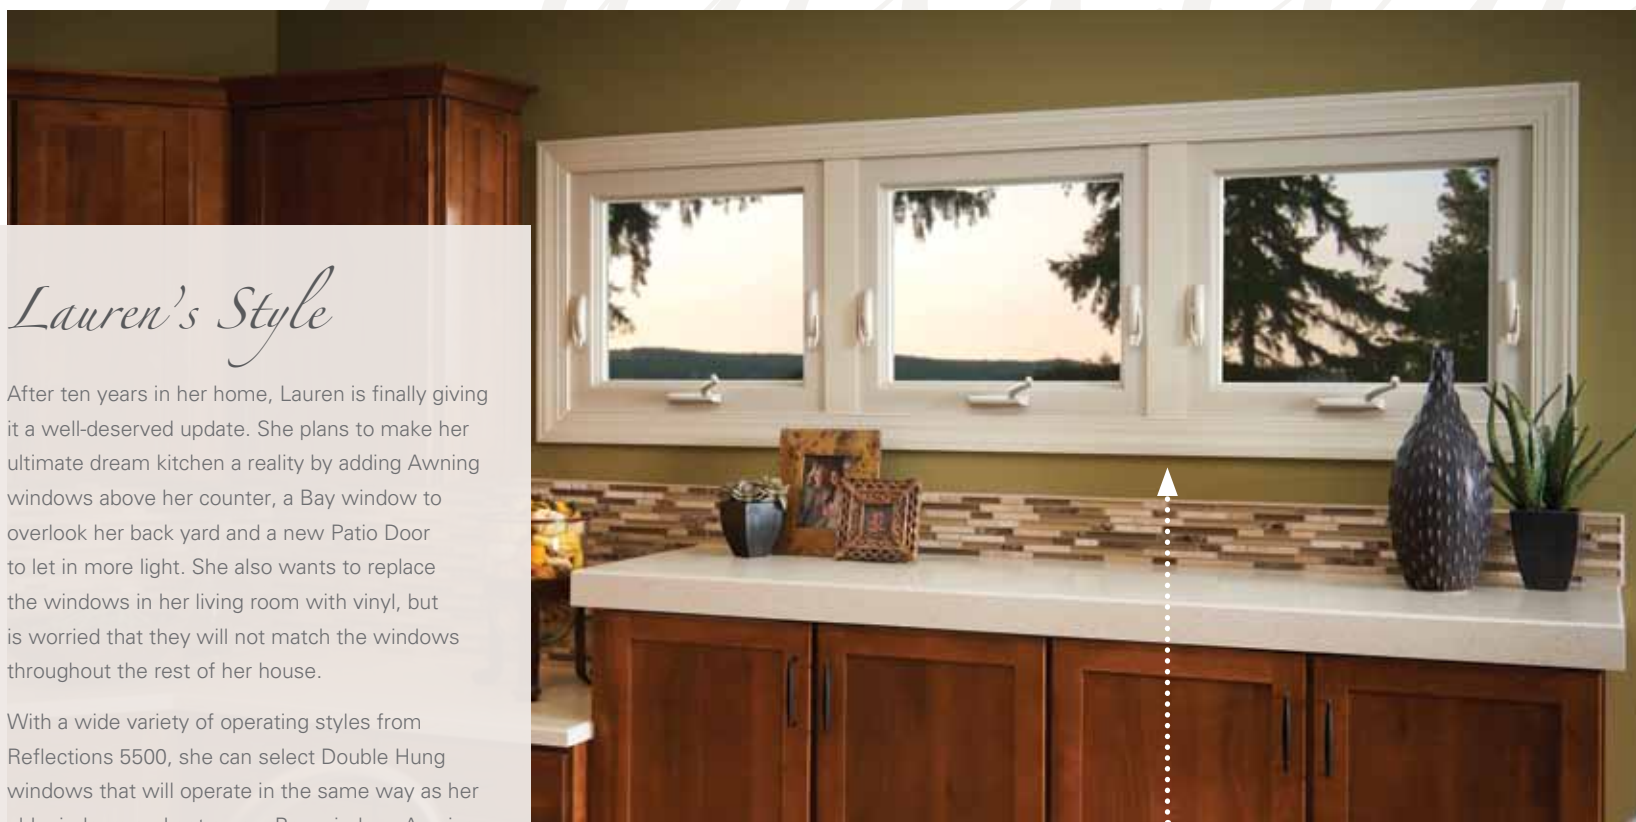

1 Choose your operating style.

With Simonton Reflections® 5500 you can choose from a variety of window shapes and operating styles to complement any room in your home. Whether you want a classic Double Hung or something more modern, Reflections 5500 is the right choice for you.

Lauren's Style

After ten years in her home, Lauren is finally giving it a well-deserved update. She plans to make her ultimate dream kitchen a reality by adding Awning windows above her counter, a Bay window to overlook her back yard and a new Patio Door to let in more light. She also wants to replace the windows in her living room with vinyl, but is worried that they will not match the windows throughout the rest of her house.

With a wide variety of operating styles from Reflections 5500, she can select Double Hung windows that will operate in the same way as her old windows and get a new Bay window, Awning windows and Patio Door that will coordinate perfectly to really bring her living room and kitchen together.

Myth - If I replace my house's old windows, I have to replace them all at once.

In fact, many customers choose to replace their windows in stages. And with Simonton's wide variety of window types and color options, you can select a window that will match your home's existing style.

PICTURE

Picture windows are the most energy-efficient style available and are fixed – with no movable sash. Choose this style when you want to illuminate a room or provide an unobstructed view.

- Use alone or in conjunction with other styles
- Combine with a Double Hung or Casement for ventilation while adding character to your home

AWNING

A top-hinged window, also called an Awning, swings outward for ventilation. Create a striking look by using multiple Awnings in both vertical and horizontal mullied configurations.

- Create a contemporary wall of light with a multi-unit Awning design
- Streamlined crank handle easily opens and closes Awning windows
- Corrosion-resistant* hardware provides a lifetime of smooth operation.

*Corrosion-resistant refers to use in normal weather conditions without excess salt and debris in the atmosphere. Corrosion of rollers may occur in coastal applications or in areas with extreme fluctuations in weather patterns.