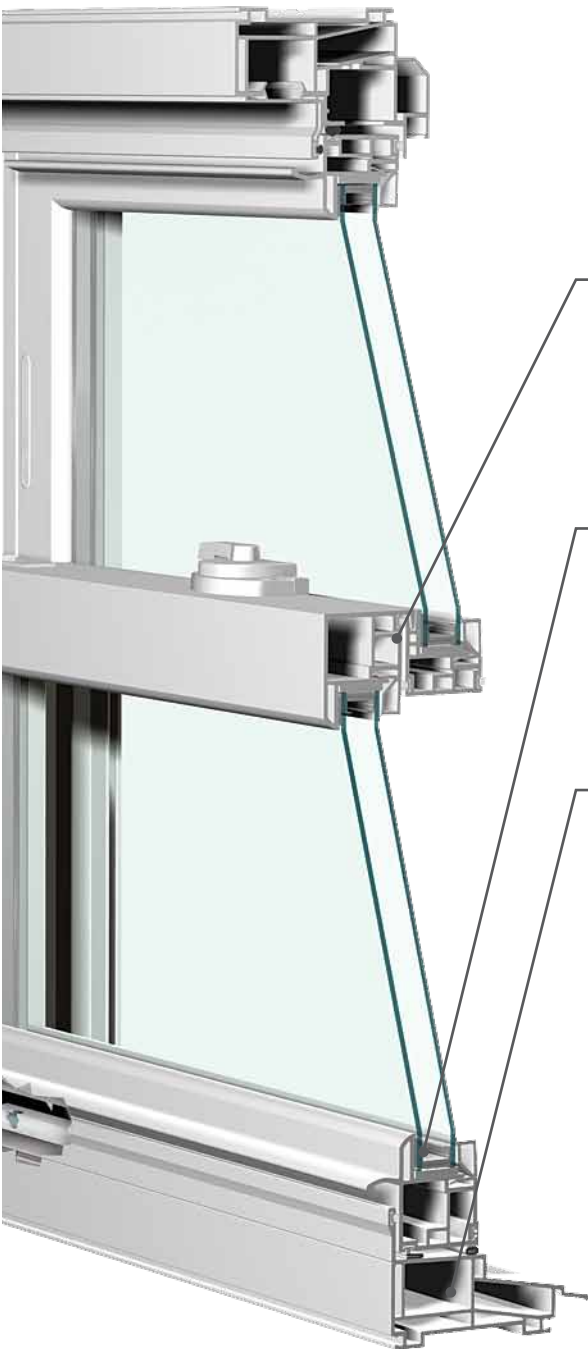

Reflections 5500 comes standard with features that help **keep unwanted weather out:**

Our patented **Lap-Lok® meeting rail** overlaps and interlocks the sash to create a tight seal that virtually eliminates air and water infiltration