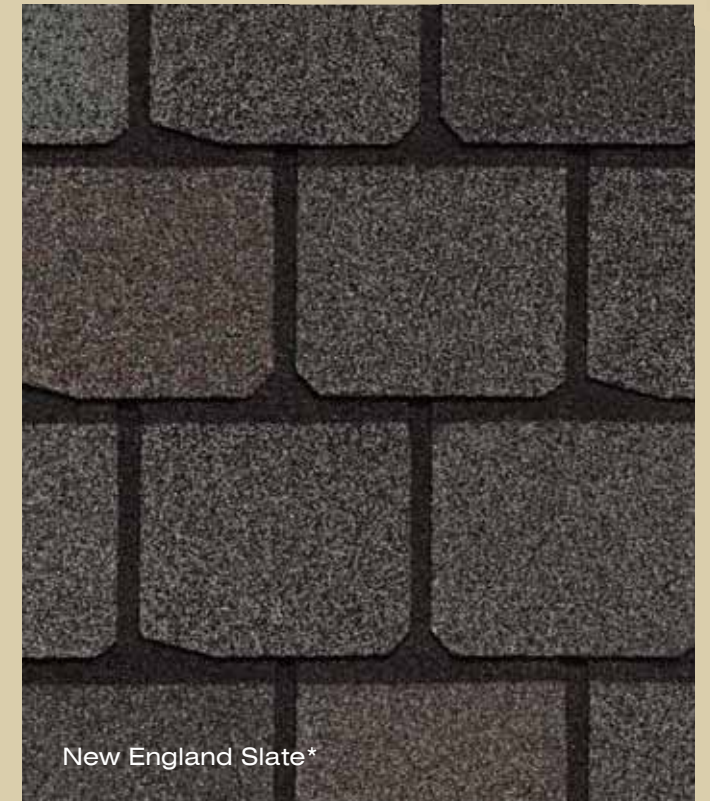

Highland Slate is performance on or off the rocky bluffs of Scotland. It's natural, affordable protection – from the ancient Highlands to a tree-lined neighborhood.

Like A Rock

Cut to a true craggy profile, Highland Slate has the look, texture and tone of natural slate with a dark shadow line to accentuate its appeal from the curb. Each tab is individually colored by state of the art Precision Color technology to provide a rich, deep, hue and its four-across tab is the ideal design to deliver color, contrast, and perfection when mounted.

Tudor Brown*

Venetian Red

Highland Slate™ gallery

Black Granite*

Fieldstone*

Max Def Weathered Wood

New England Slate*

Saddle Brown