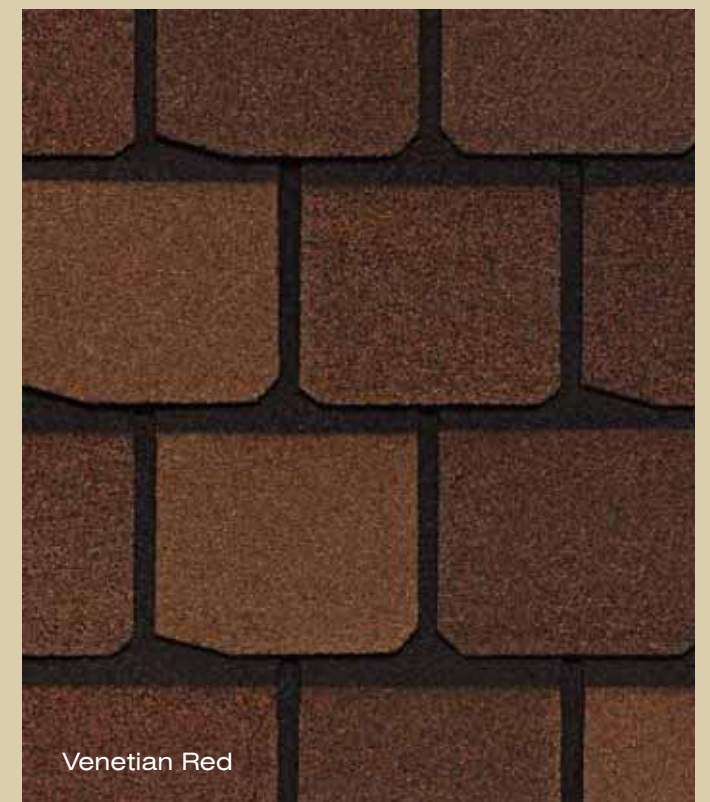

New England Slate*

Venetian Red

*Available in Impact Resistant version